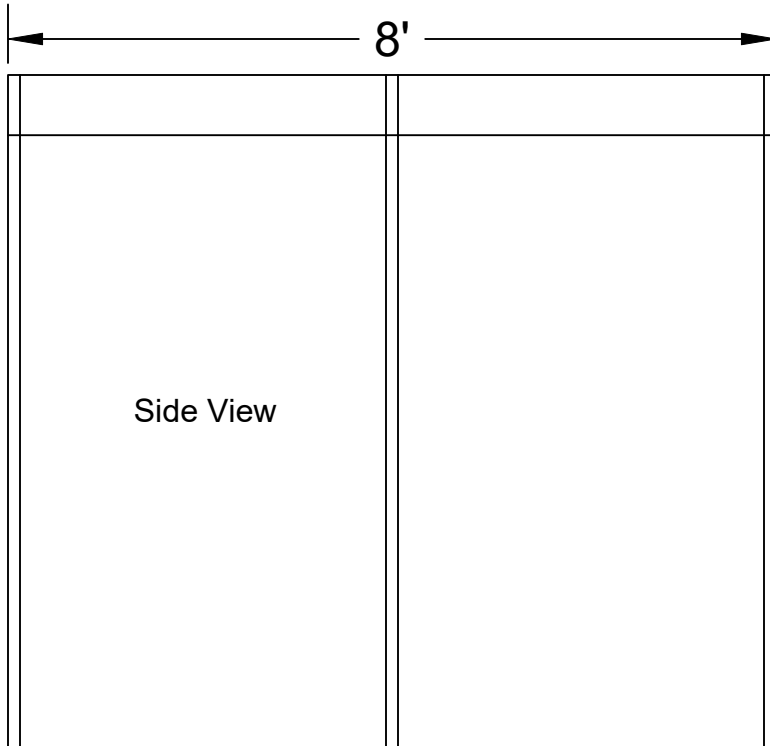

③

Ameri-Brand Airlock Entry with Crash Door (ALCD)

Unit & Door Frames: 1" Square Aluminum Tube .062
Thresholds: 5" x 48" x 3/16" Thick Formed Aluminum
Covers: 20 mil FR Clear Vinyl & 18.5 oz FR White Reinforced Vinyl
Exterior Latch: Keyed Entry / Operates From Both Sides
Emergency Egress: Panic Bar Hardware

Scale: =

Drawn By: Philip Muzzall
Filename: SPEC_AD_075.pdf

①