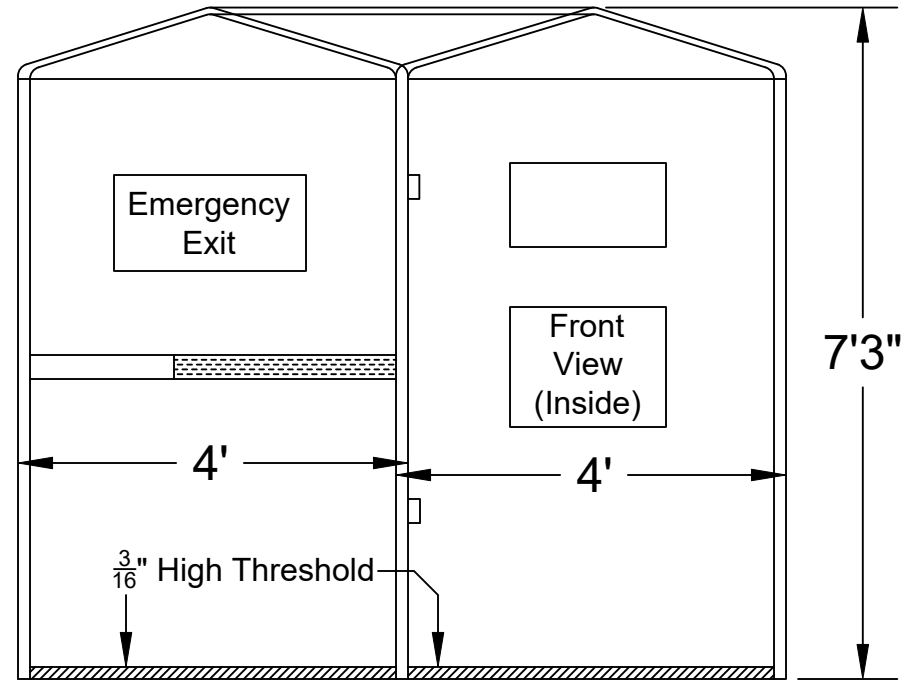

③

Ameri-Brand Airlock Entry with Crash Door (ALCD)

Unit & Door Frames: 1" Square Aluminum Tube .062
Thresholds: 5" x 48" x 3/16" Thick Formed Aluminum
Covers: 20 mil FR Clear Vinyl & 18.5 oz FR White Reinforced Vinyl
Exterior Latch: Keyed Entry / Operates From Both Sides
Emergency Egress: Panic Bar Hardware

Scale: =

Drawn By: Philip Muzzall
Filename: SPEC_AD_075.pdf

①