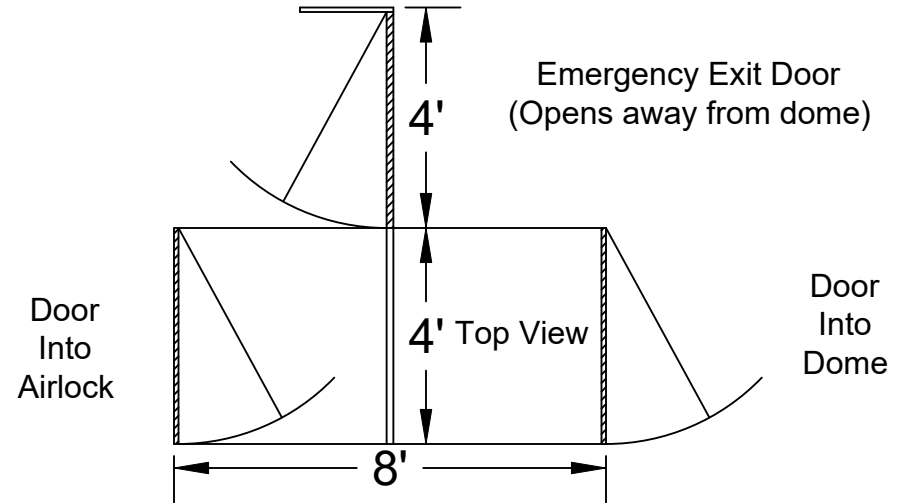

③

Ameri-Brand Airlock Entry with Crash Door (ALCD)

Unit & Door Frames: 1" Square Aluminum Tube .062
Thresholds: 5" x 48" x 3/16" Thick Formed Aluminum
Covers: 20 mil FR Clear Vinyl & 18.5 oz FR White Reinforced Vinyl
Exterior Latch: Keyed Entry / Operates From Both Sides
Emergency Egress: Panic Bar Hardware